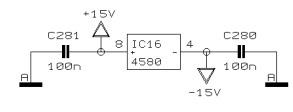

REVISIONS		D	
DRAWN	BHK	CHECKED	DATE 26.09. 2 10:06

PROJECT
UB1204FX
EURORACK UB1204FX PRO
CHANNEL 1 & 2
SHEET 3 OF 8 SHEETS TOTAL