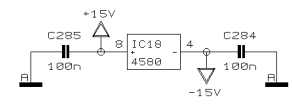

CHECKED

DATE 26.09. 2
10:06

PROJECT
UB1204FX
EURORACK UB1204FX PRO
INPUT CH. 5-8

SHEET 2 OF 8 SHEETS TOTAL

REVISIONS		D	
DRAWN	BHK	CHECKED	DATE 26.09. 2 10:06

PROJECT
UB1204FX
EURORACK UB1204FX PRO
CHANNEL 1 & 2
SHEET 3 OF 8 SHEETS TOTAL