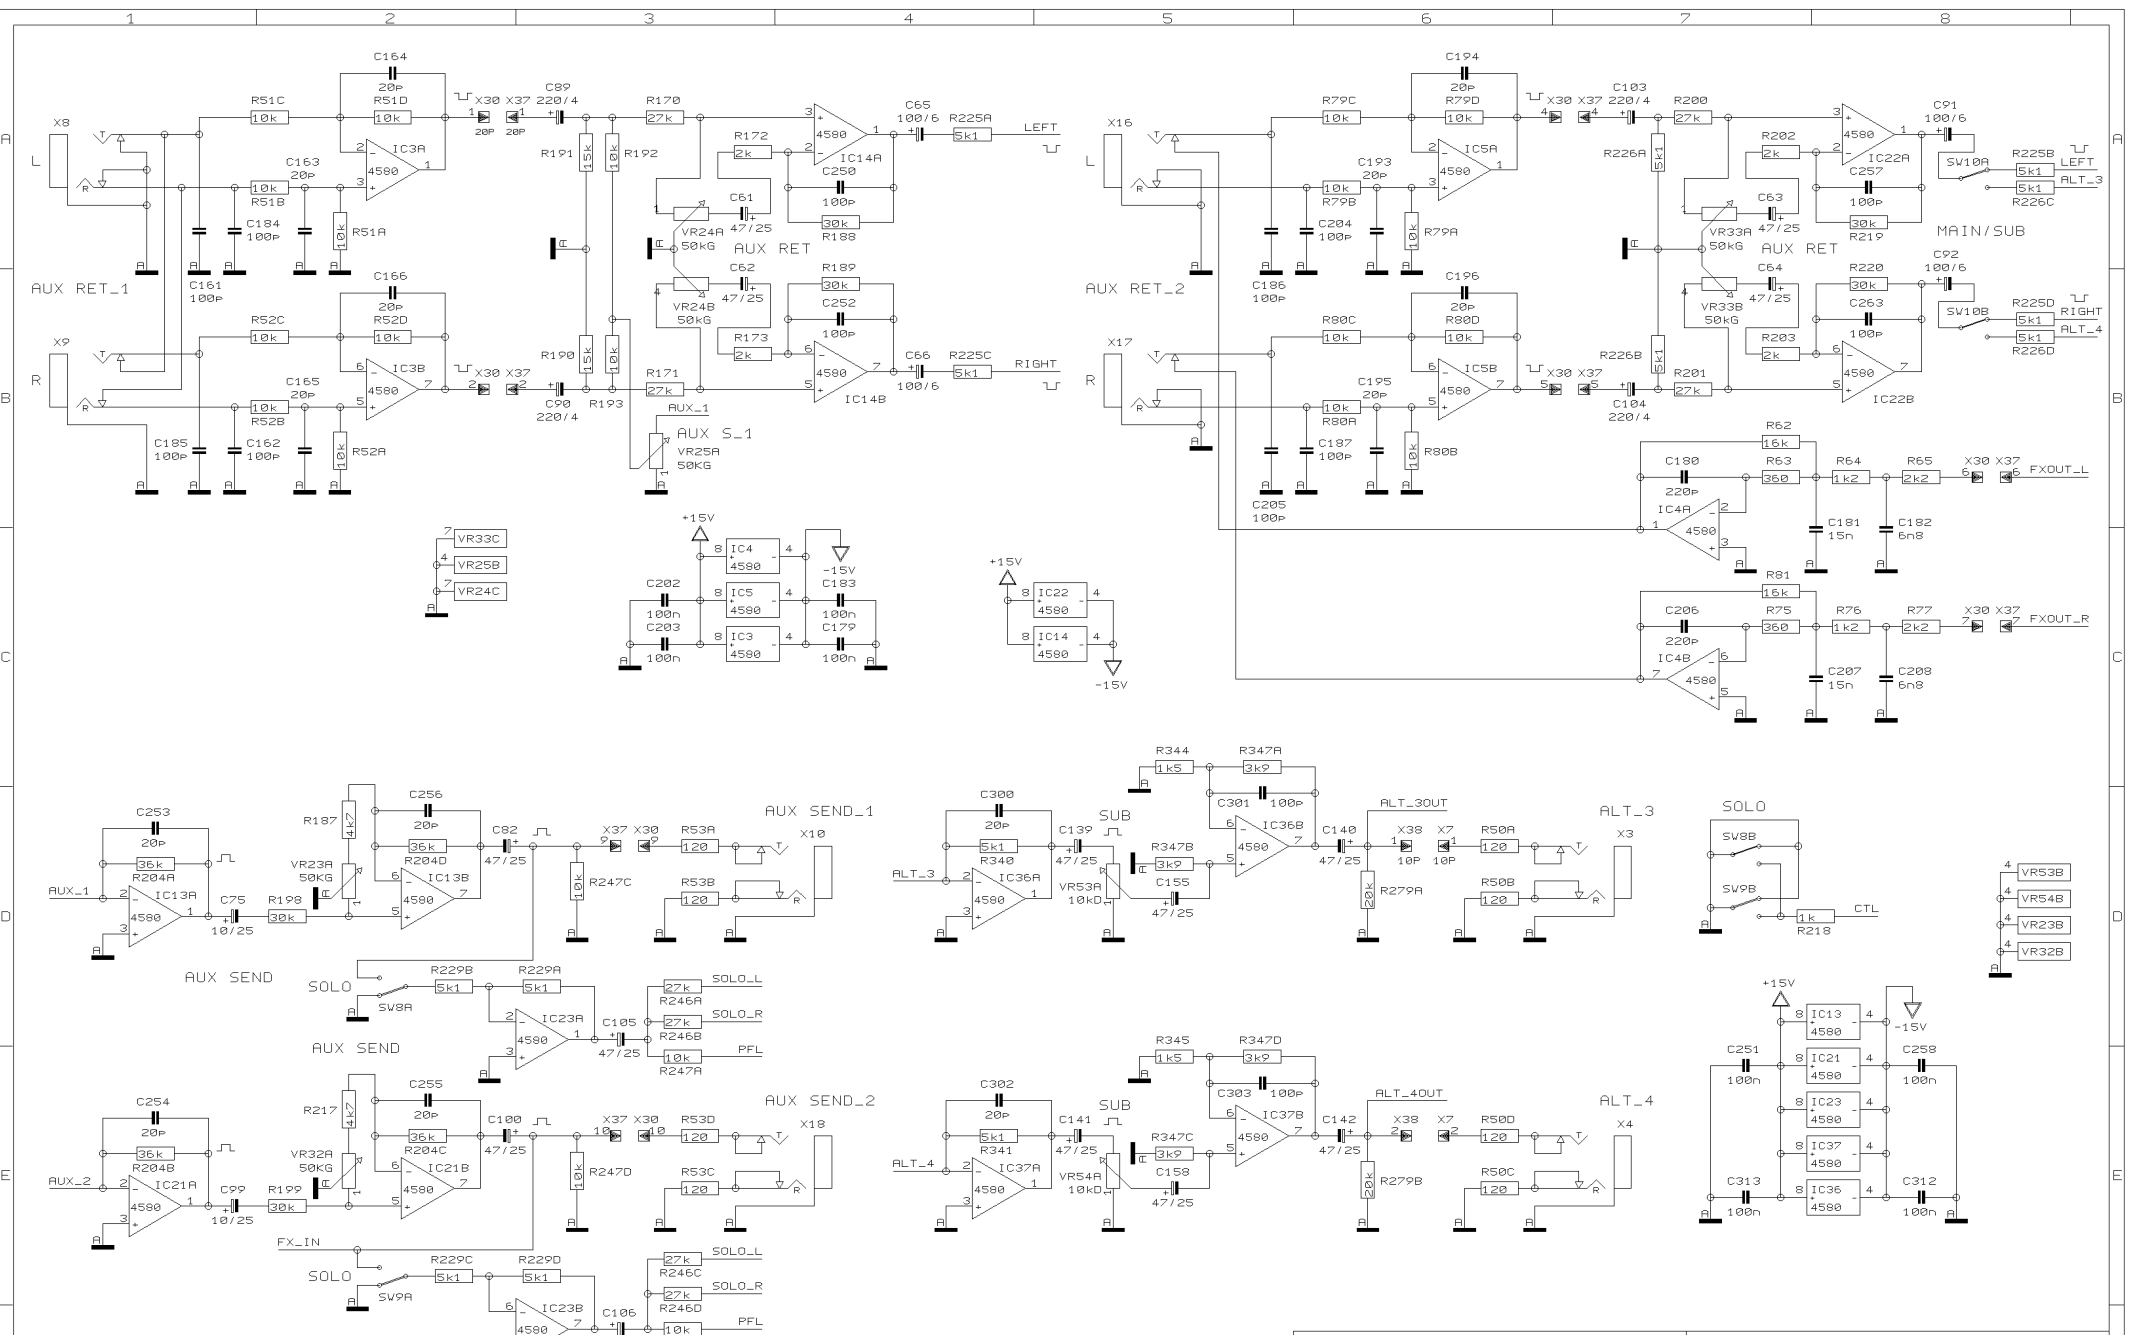

REVISIONS	
D	
DRAWN	BHK
CHECKED	
DATE	26.09. 2 10:08

Specialized Studio Equipment

PROJECT
UB1204FX
EURORACK UB1204FX PRO
AUX SEND/RETURNS 1-2
SHEET 6 OF 8 SHEETS TOTAL