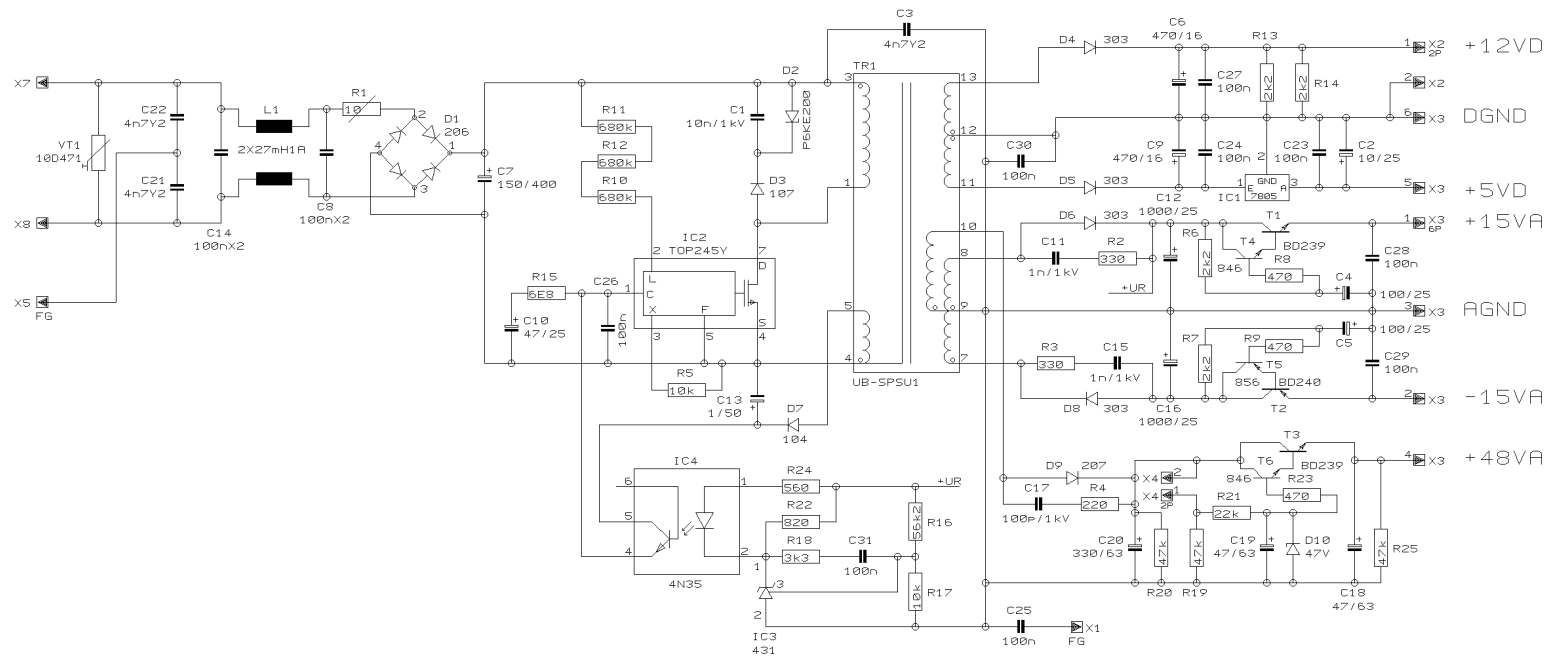

REVISIONS

REVISIONS	D
DRAWN	BHK
CHECKED	
DATE	26.09. 2 10:09

PROJECT
 UB1204FX
 EURORACK UB1622FX PRO
 LED DISPLAY & PSU
 SHEET 8 OF 8 SHEETS TOTAL

REVISIONS D (30/07/02)

DRAWN	TZ	CHECKED	DATE
			26.09. 2 16:37