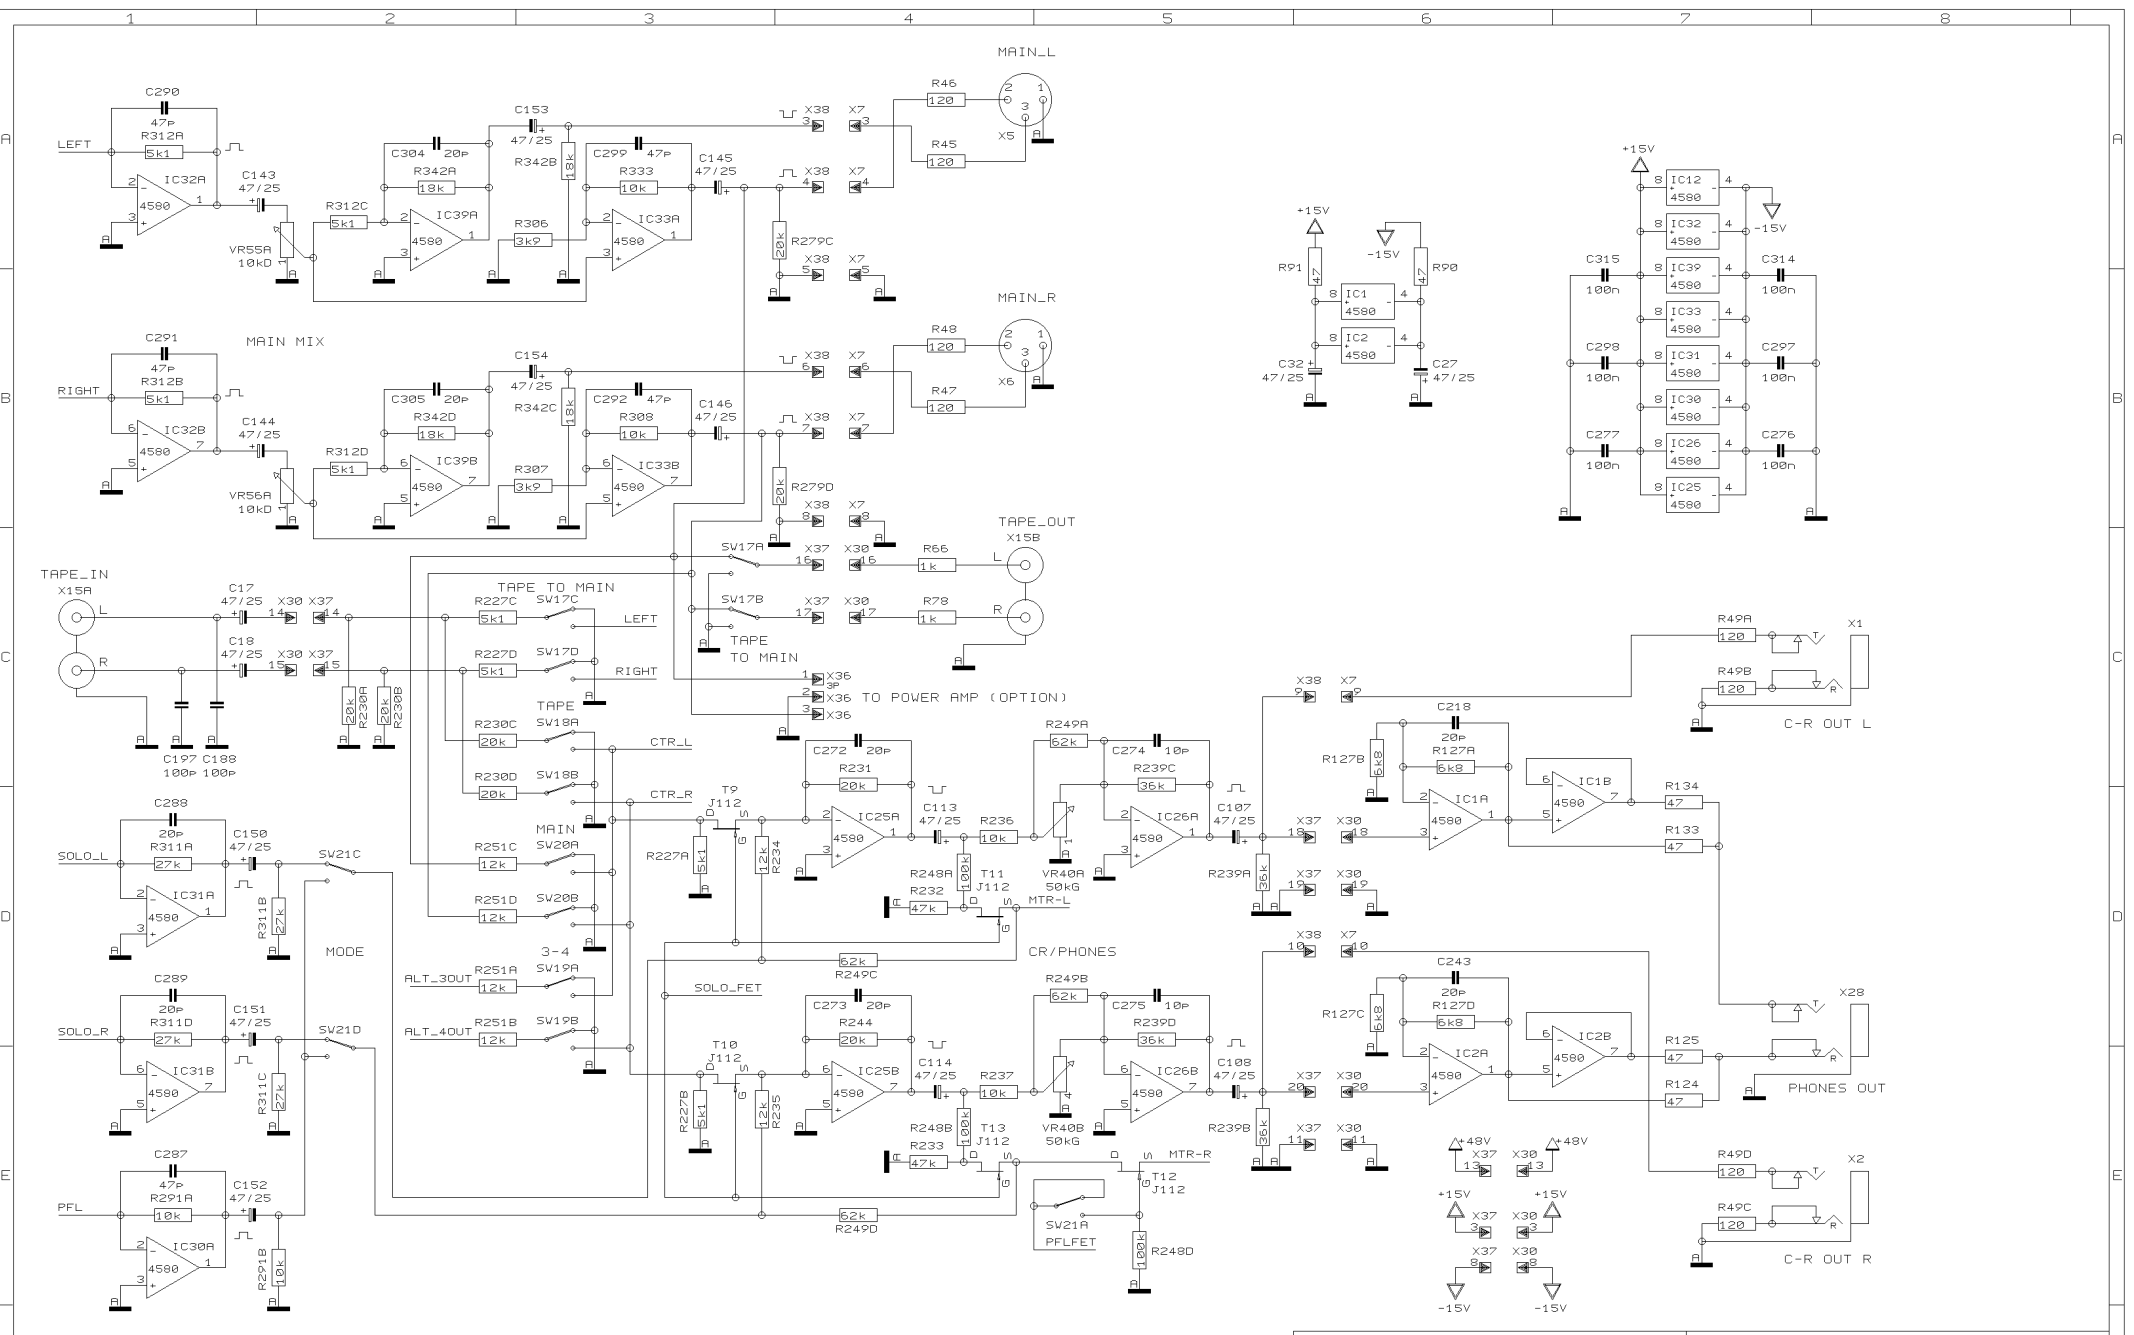

REVISIONS		D	
DRAWN	BHK	CHECKED	
DATE		26.09. 2	
		10:08	

Specialized Studio Equipment

PROJECT
UB1204FX
EURORACK UB1204FX PRO
MAIN SECTION
SHEET 7 OF 8 SHEETS TOTAL