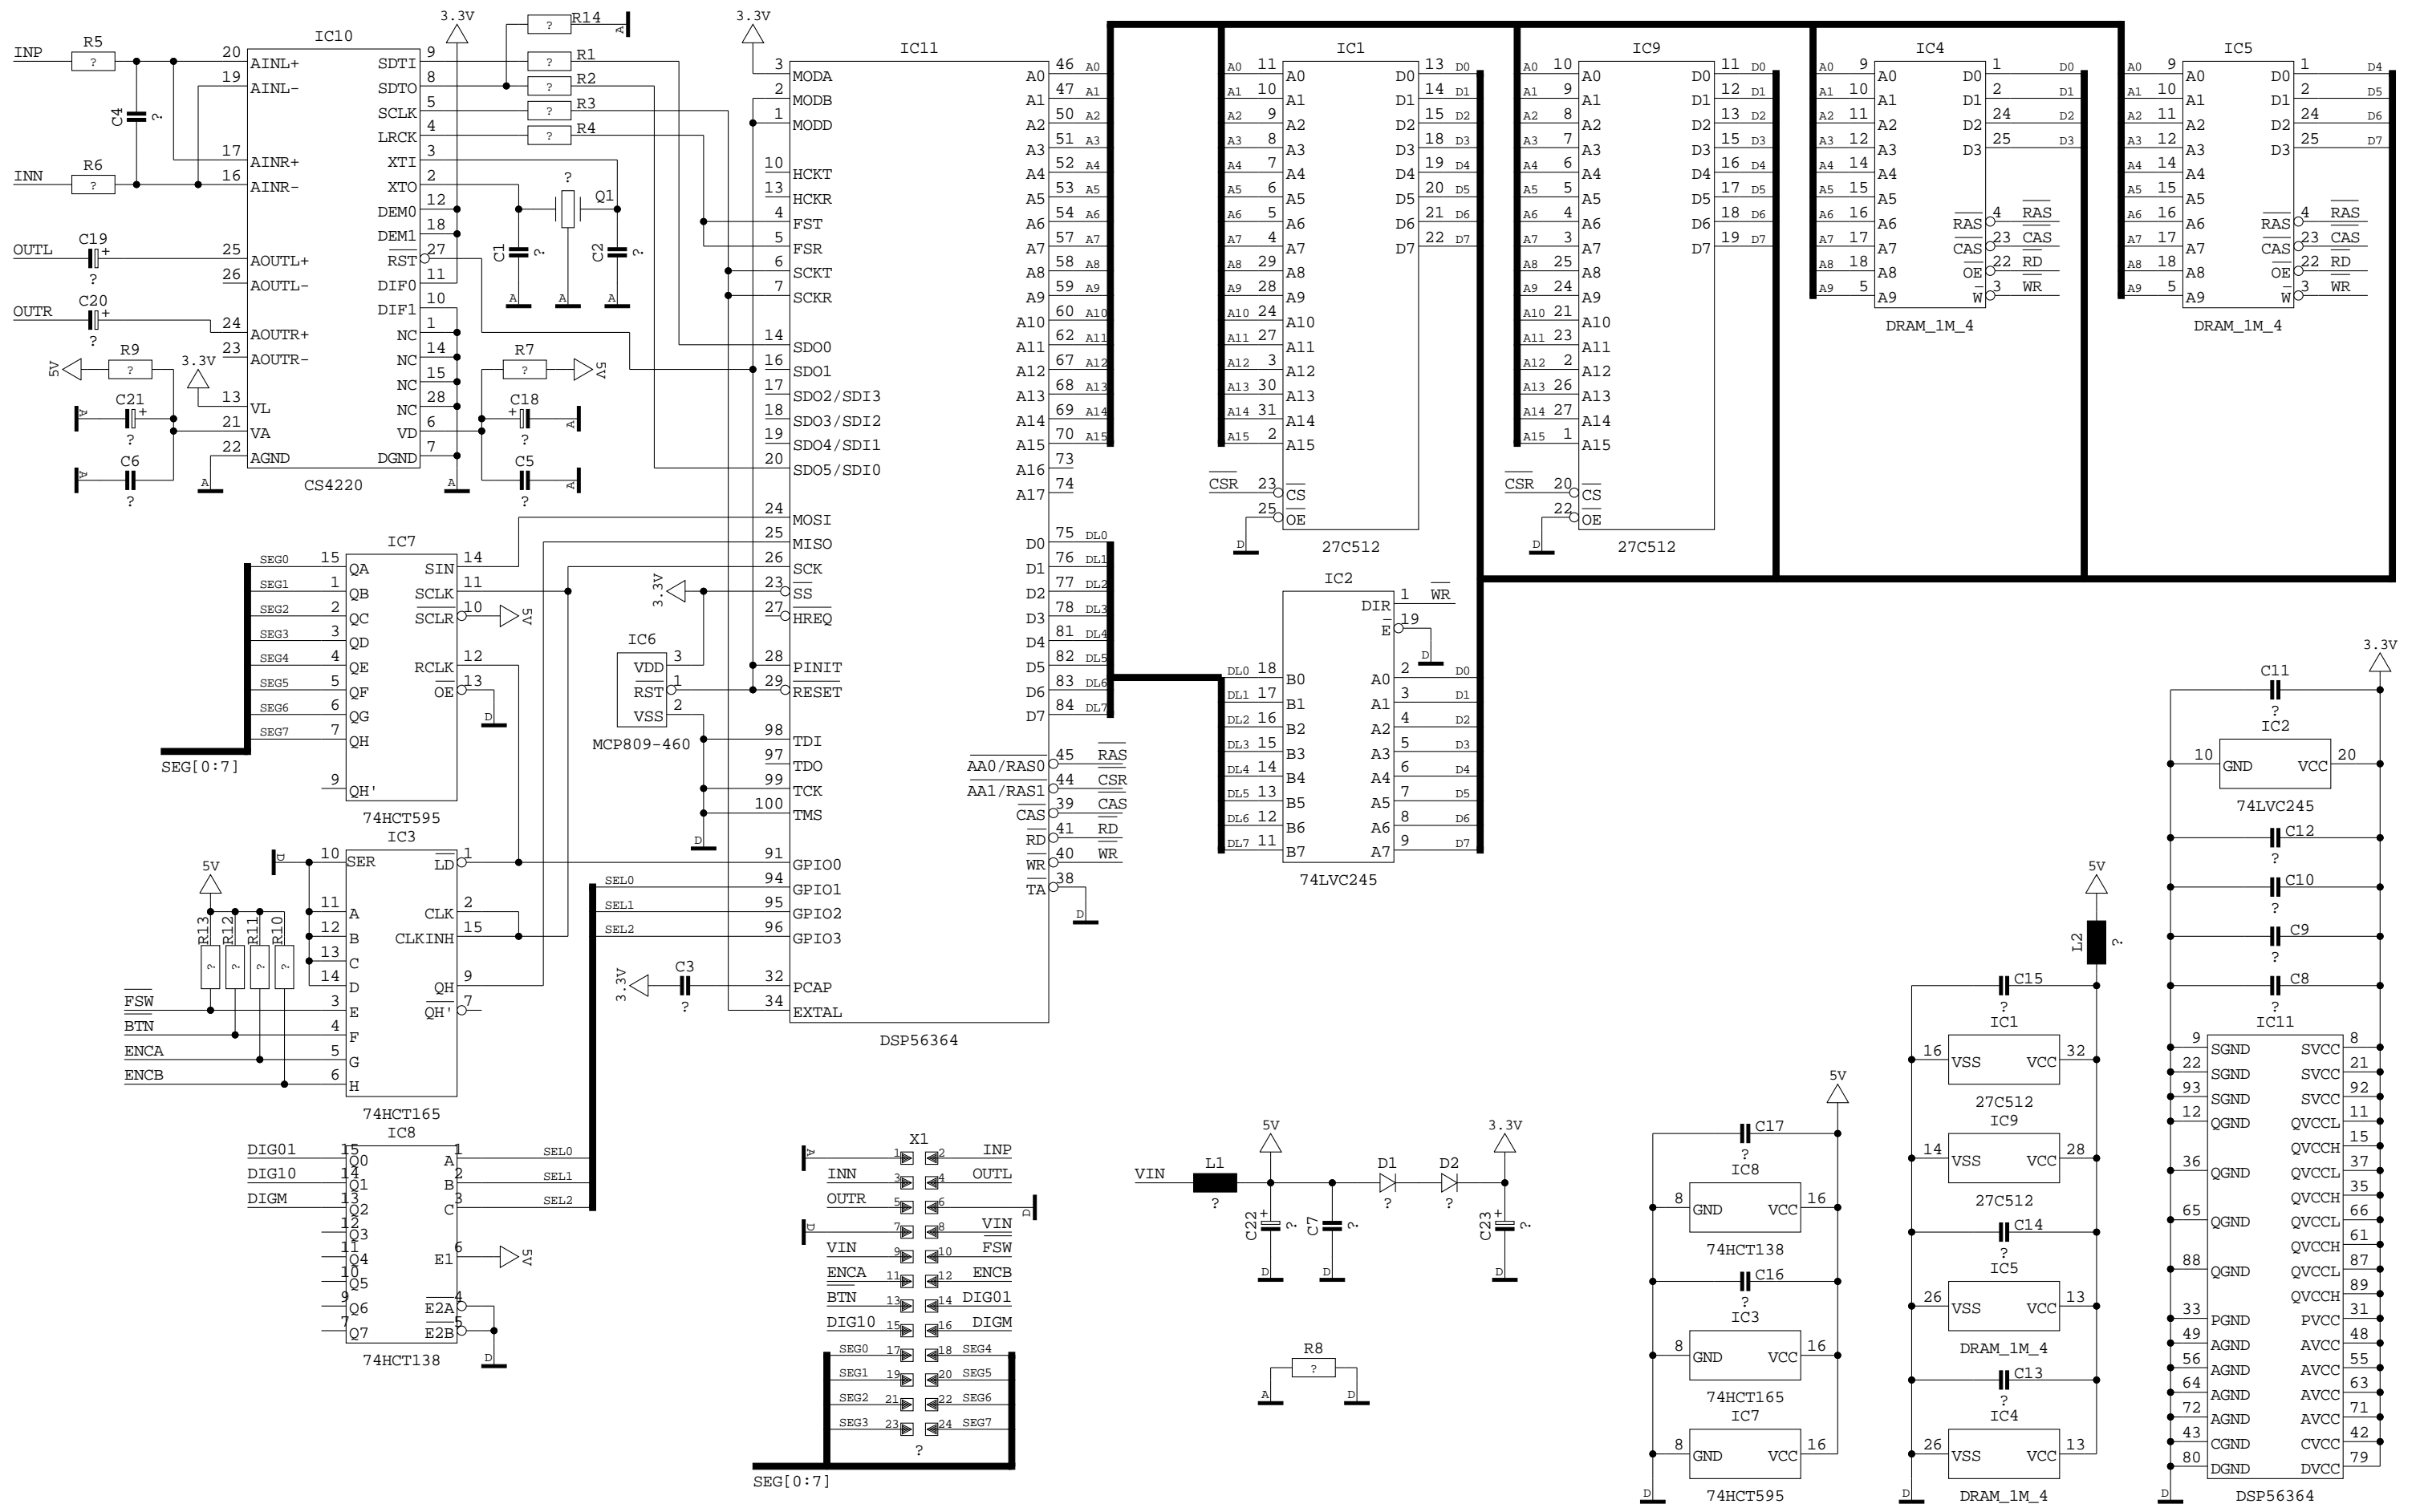

REVISIONS
A (March, 02. 2004)

DRAWN TZ   CHECKED   DATE 3-3-2004_16:49

BEHRINGER
Specialized Studio Equipment

PROJECT DPM5M
SHEET 1 OF 1 SHEETS TOTAL