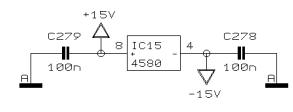

REVISIONS		D	
DRAWN	BHK	CHECKED	DATE 26.09. 2 10:06

PROJECT
UB1204FX
EURORACK UB1204FX PRO
CHANNEL 1 & 2
SHEET 3 OF 8 SHEETS TOTAL