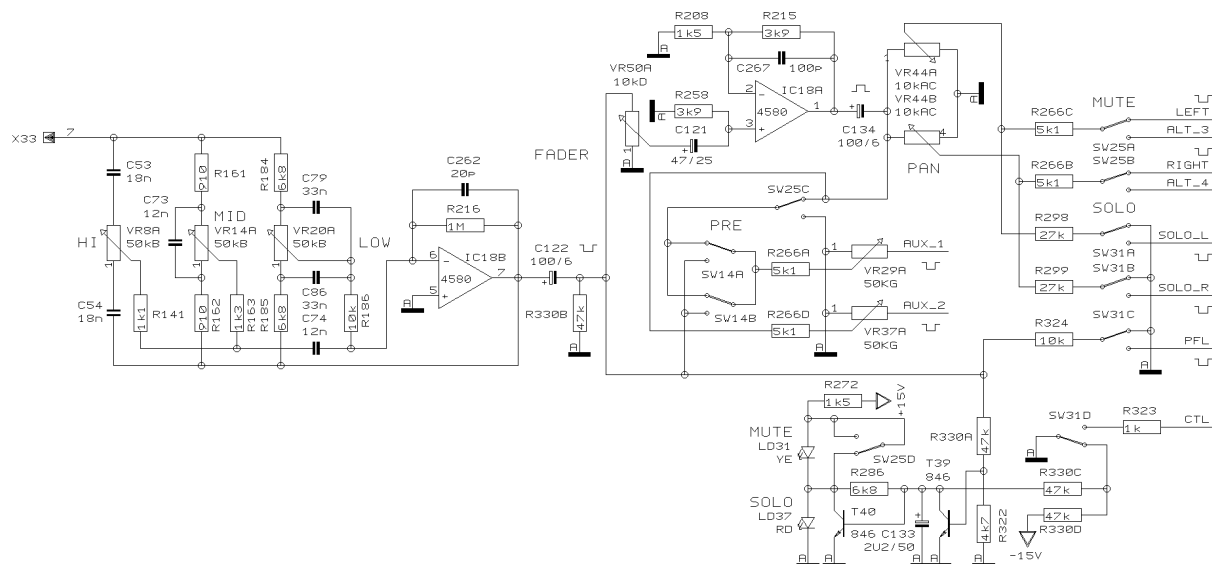

CHECKED

DATE 26.09. 2
10:06

PROJECT
UB1204FX
EURORACK UB1204FX PRO
INPUT CH. 5-8

SHEET 2 OF 8 SHEETS TOTAL

REVISIONS		D	
DRAWN	BHK	CHECKED	DATE 26.09. 2 10:06

PROJECT
UB1204FX
EURORACK UB1204FX PRO
CHANNEL 1 & 2
SHEET 3 OF 8 SHEETS TOTAL