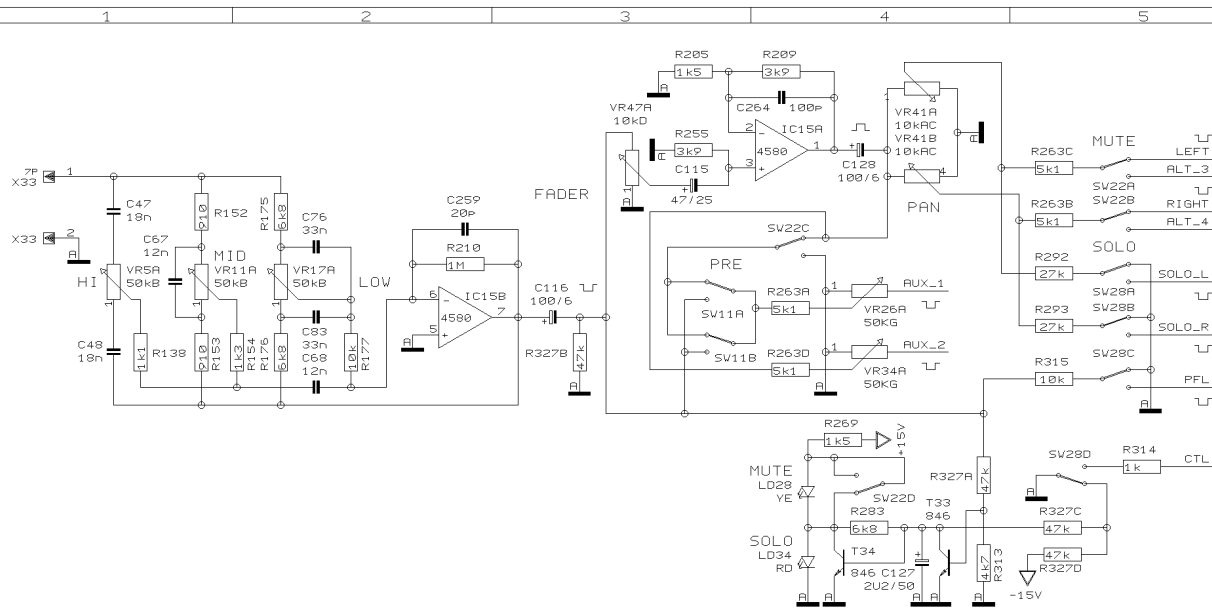

REVISIONS		D	
DRAWN	BHK	CHECKED	DATE 26.09. 2 10:06

PROJECT
UB1204FX
EURORACK UB1204FX PRO
CHANNEL 1 & 2
SHEET 3 OF 8 SHEETS TOTAL