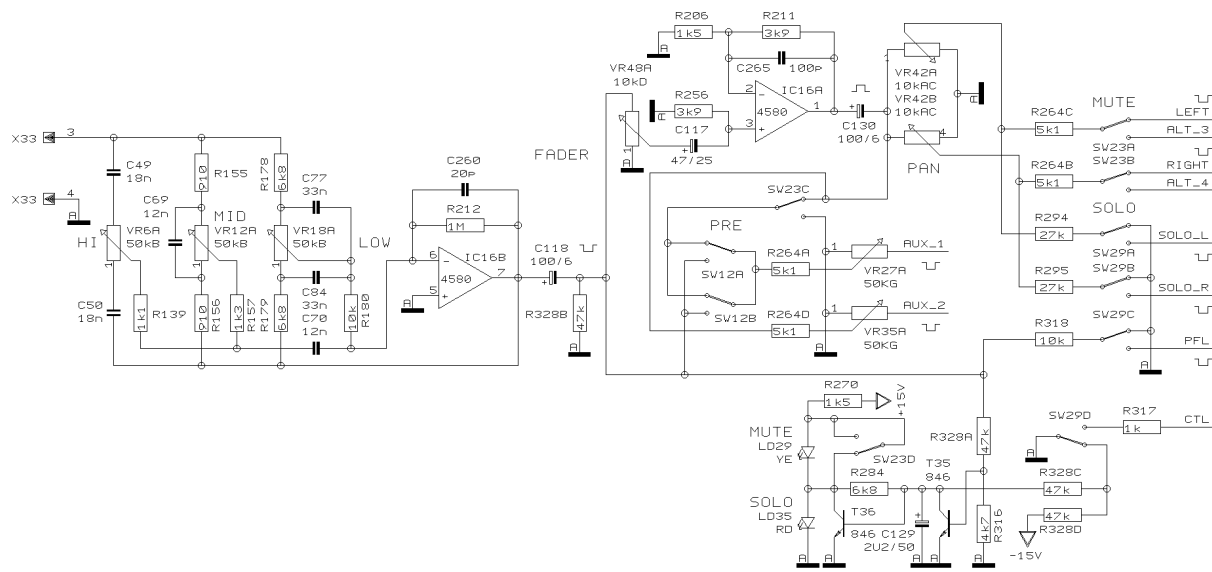

CHECKED

DATE 26.09. 2
10:06

PROJECT
UB1204FX
EURORACK UB1204FX PRO
INPUT CH. 5-8

SHEET 2 OF 8 SHEETS TOTAL

REVISIONS		D	
DRAWN	BHK	CHECKED	DATE 26.09. 2 10:06

PROJECT
UB1204FX
EURORACK UB1204FX PRO
CHANNEL 1 & 2
SHEET 3 OF 8 SHEETS TOTAL