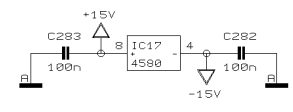

CHECKED

DATE 26.09. 2
10:06

PROJECT
UB1204FX
EURORACK UB1204FX PRO
INPUT CH. 5-8

SHEET 2 OF 8 SHEETS TOTAL

REVISIONS		D	
DRAWN	BHK	CHECKED	DATE 26.09. 2 10:06

PROJECT
UB1204FX
EURORACK UB1204FX PRO
CHANNEL 1 & 2
SHEET 3 OF 8 SHEETS TOTAL