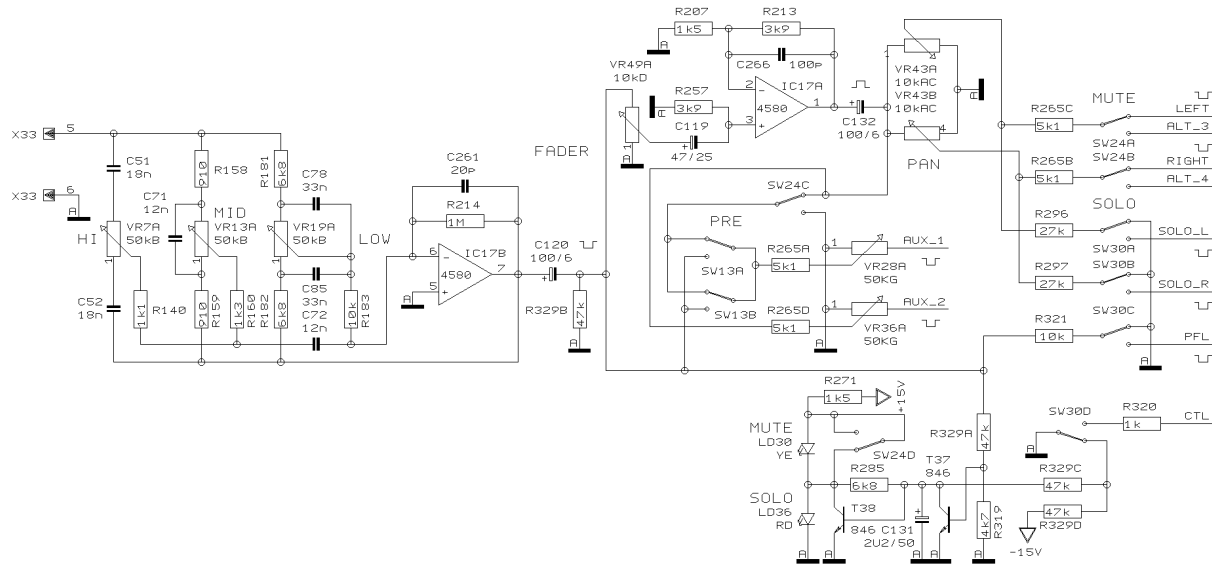

CHECKED

DATE 26.09. 2
10:06

PROJECT
UB1204FX
EURORACK UB1204FX PRO
INPUT CH. 5-8

SHEET 2 OF 8 SHEETS TOTAL

REVISIONS		D	
DRAWN	BHK	CHECKED	DATE 26.09. 2 10:06

PROJECT
UB1204FX
EURORACK UB1204FX PRO
CHANNEL 1 & 2
SHEET 3 OF 8 SHEETS TOTAL