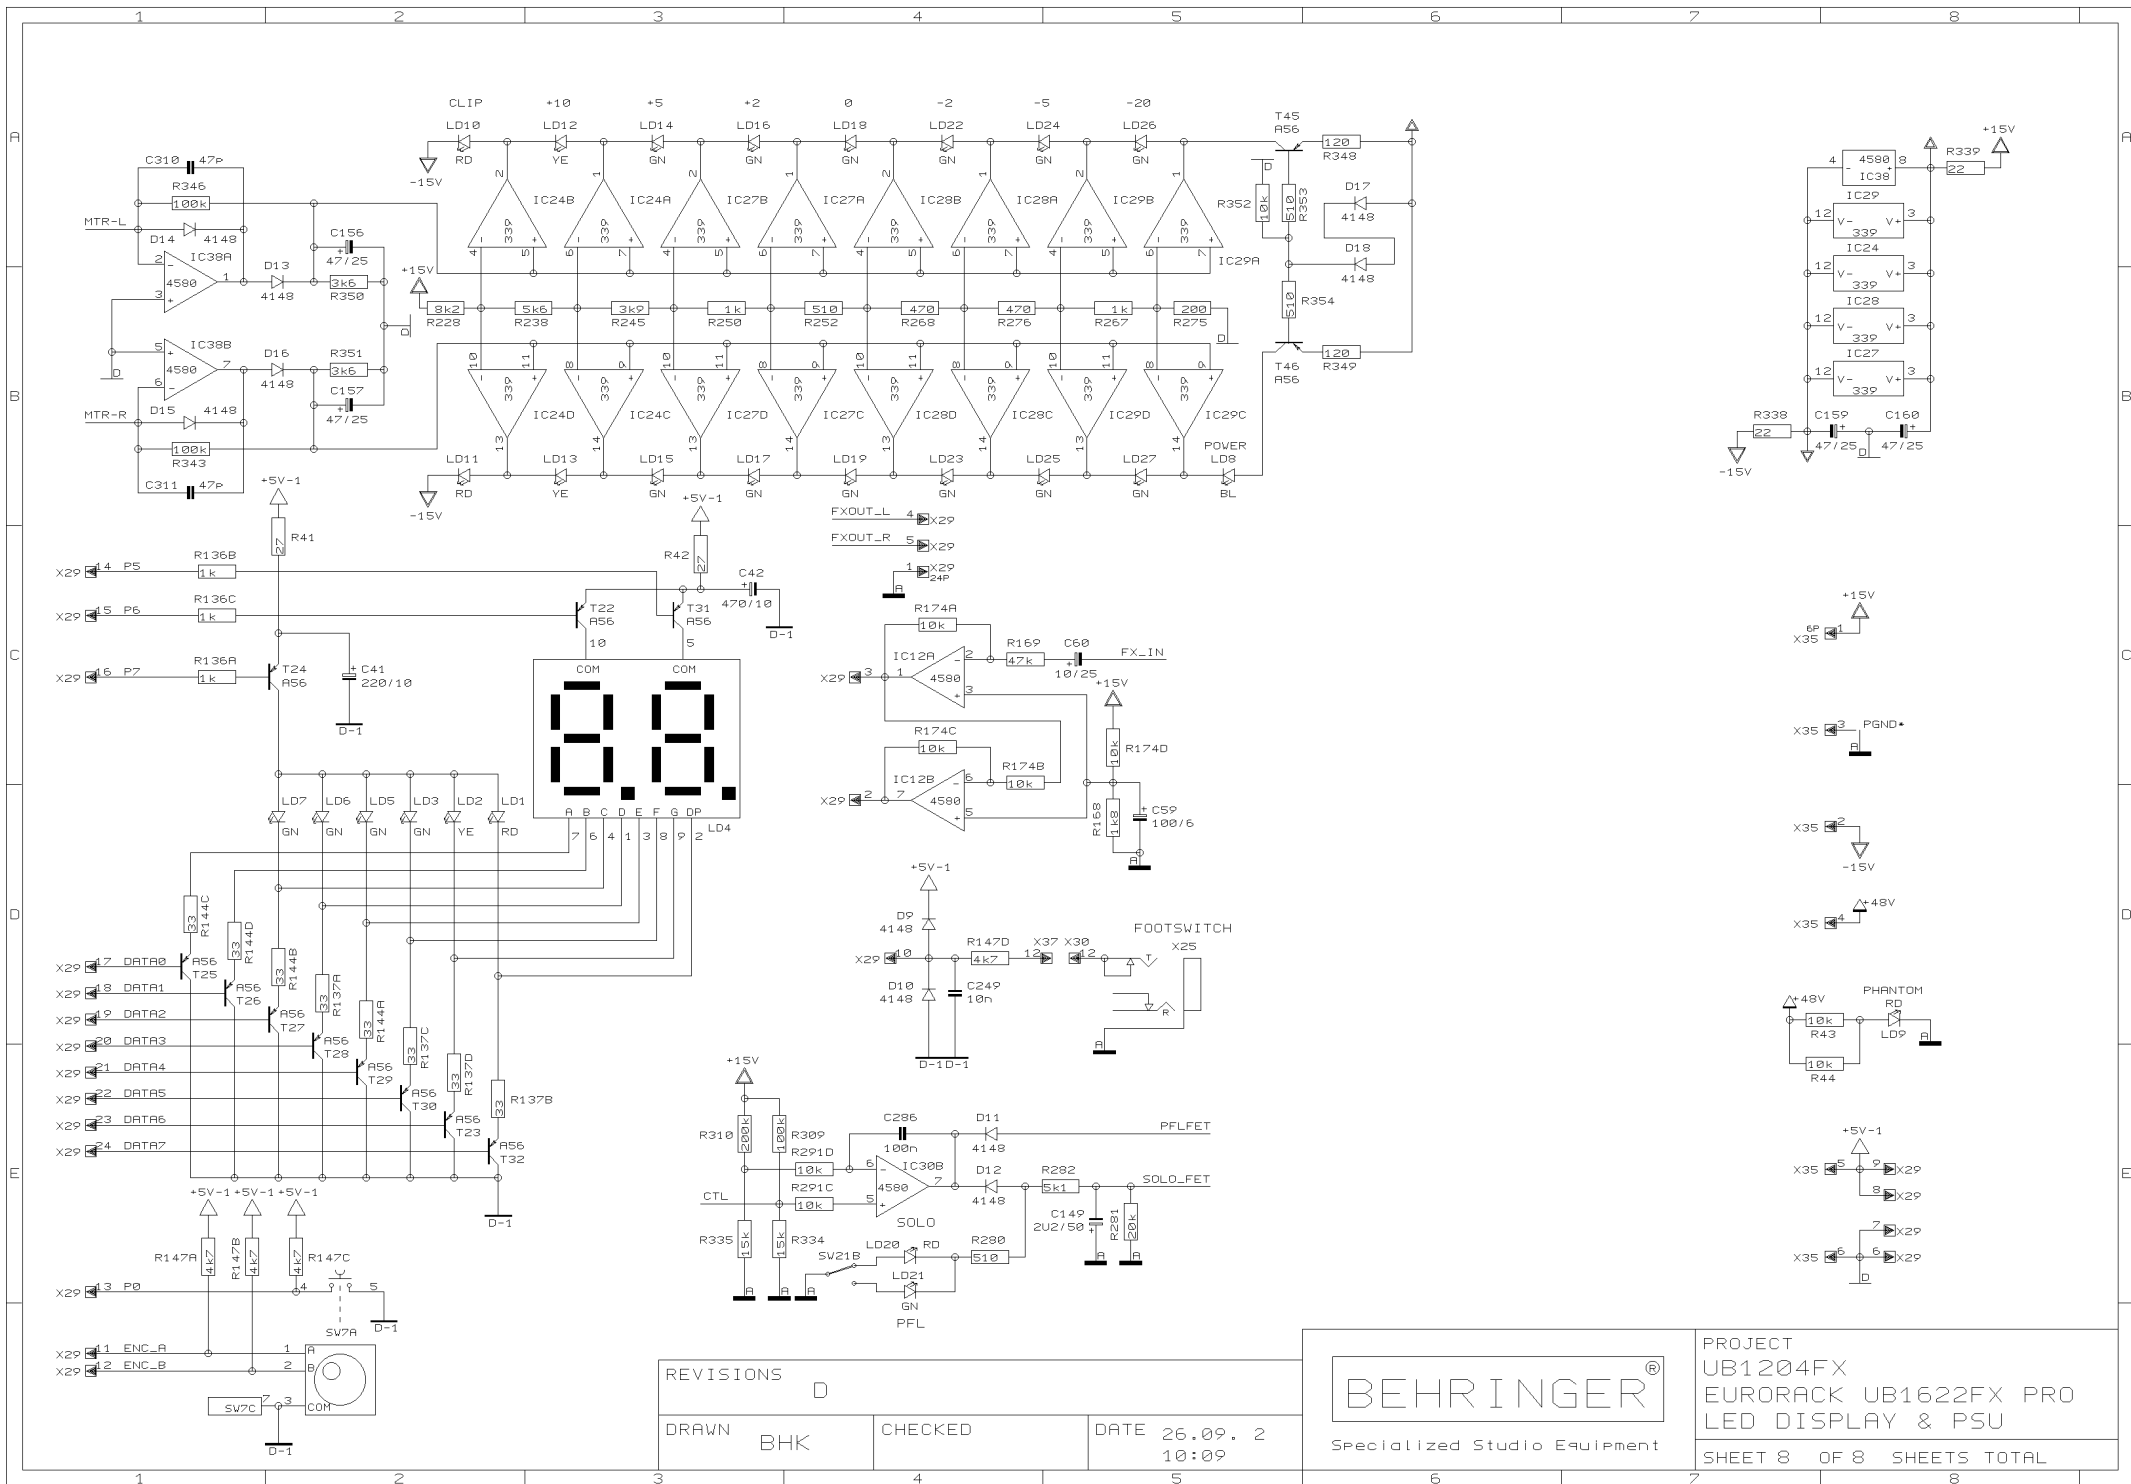

REVISIONS

REVISIONS	D
DRAWN	BHK
CHECKED	
DATE	26.09. 2 10:09

PROJECT
UB1204FX
EURORACK UB1622FX PRO
LED DISPLAY & PSU
SHEET 8 OF 8 SHEETS TOTAL