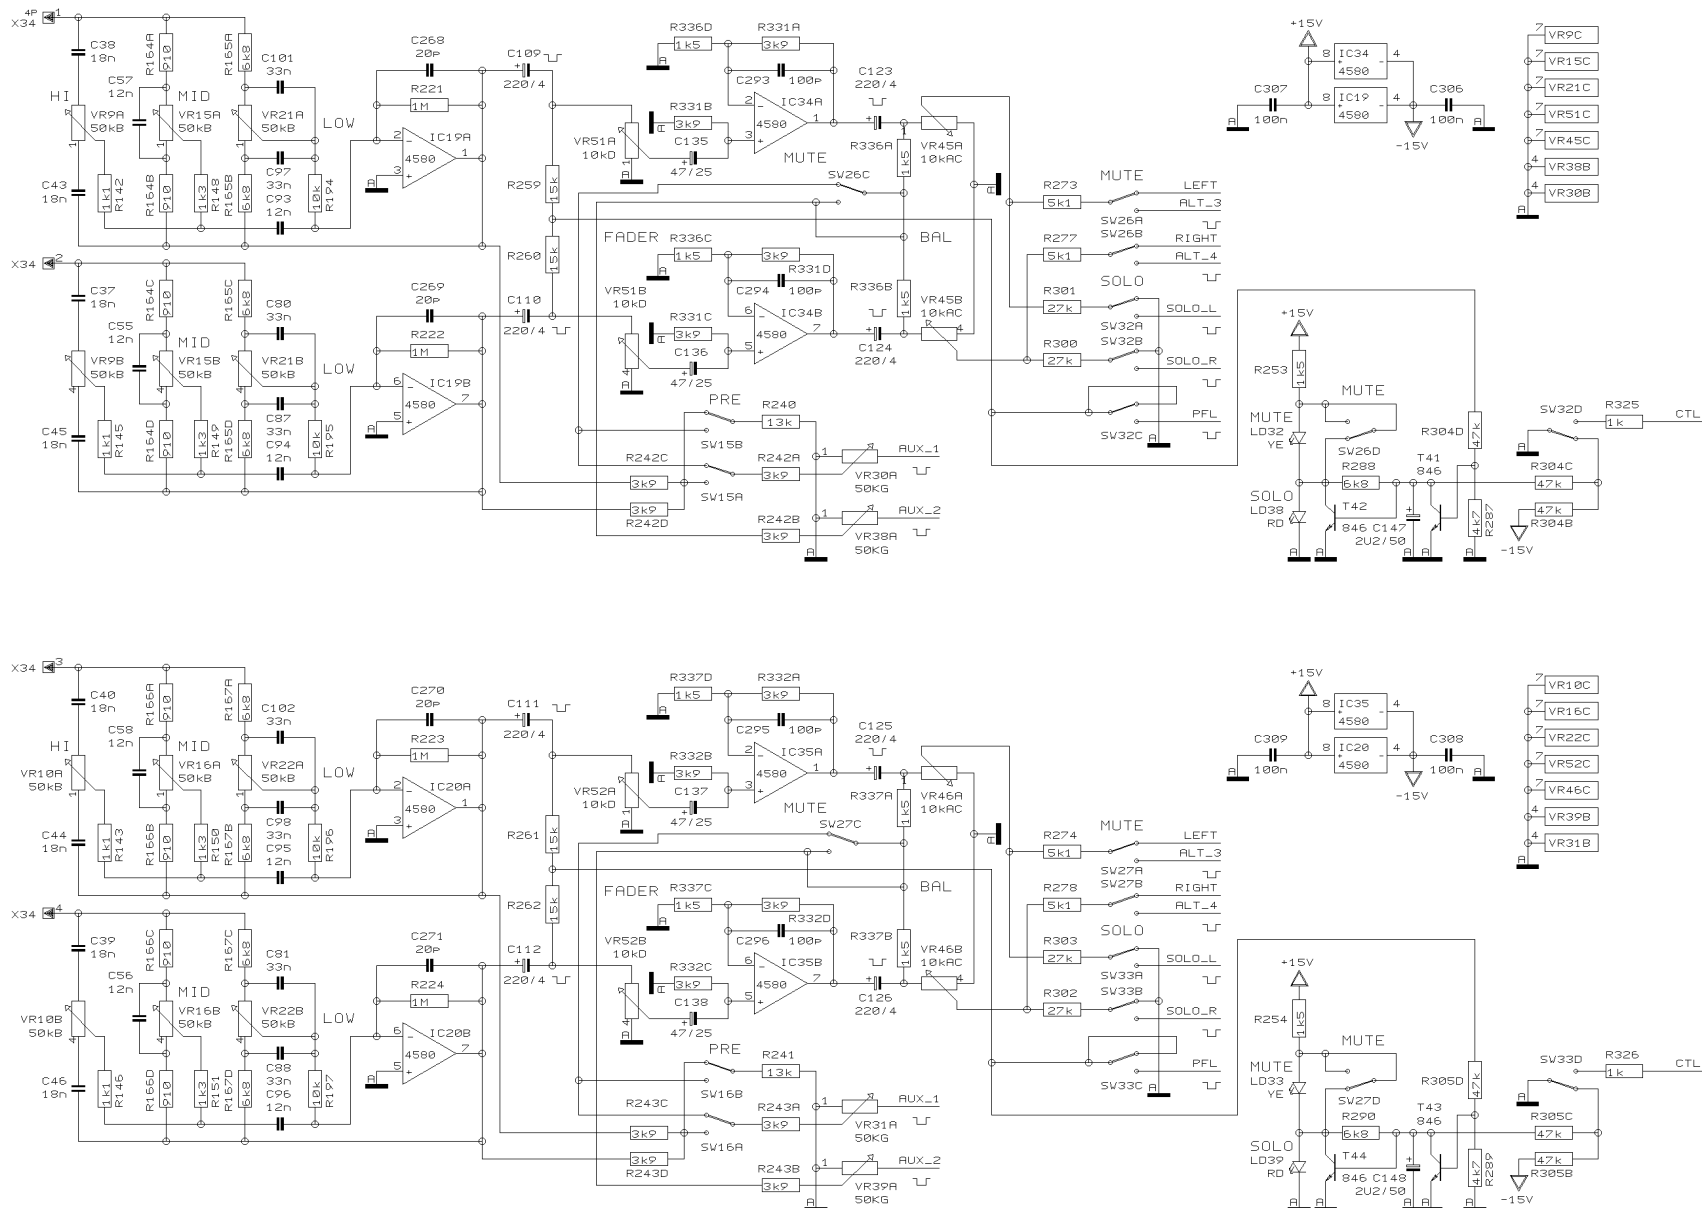

CHECKED

DATE 26.09. 2
10:06

PROJECT
UB1204FX
EURORACK UB1204FX PRO
INPUT CH. 5-8

SHEET 2 OF 8 SHEETS TOTAL

REVISIONS		D	
DRAWN	BHK	CHECKED	DATE 26.09. 2 10:06

PROJECT
UB1204FX
EURORACK UB1204FX PRO
CHANNEL 1 & 2
SHEET 3 OF 8 SHEETS TOTAL

REVISIONS		D	
DRAWN	BHK	CHECKED	DATE 26.09. 2 10:07

PROJECT
UB1204FX
EURORACK UB1204FX PRO
CHANNEL 3 & 4
SHEET 4 OF 8 SHEETS TOTAL

REVISIONS

D

DRAWN

BHK

CHECKED

DATE 26.09. 2
10:07